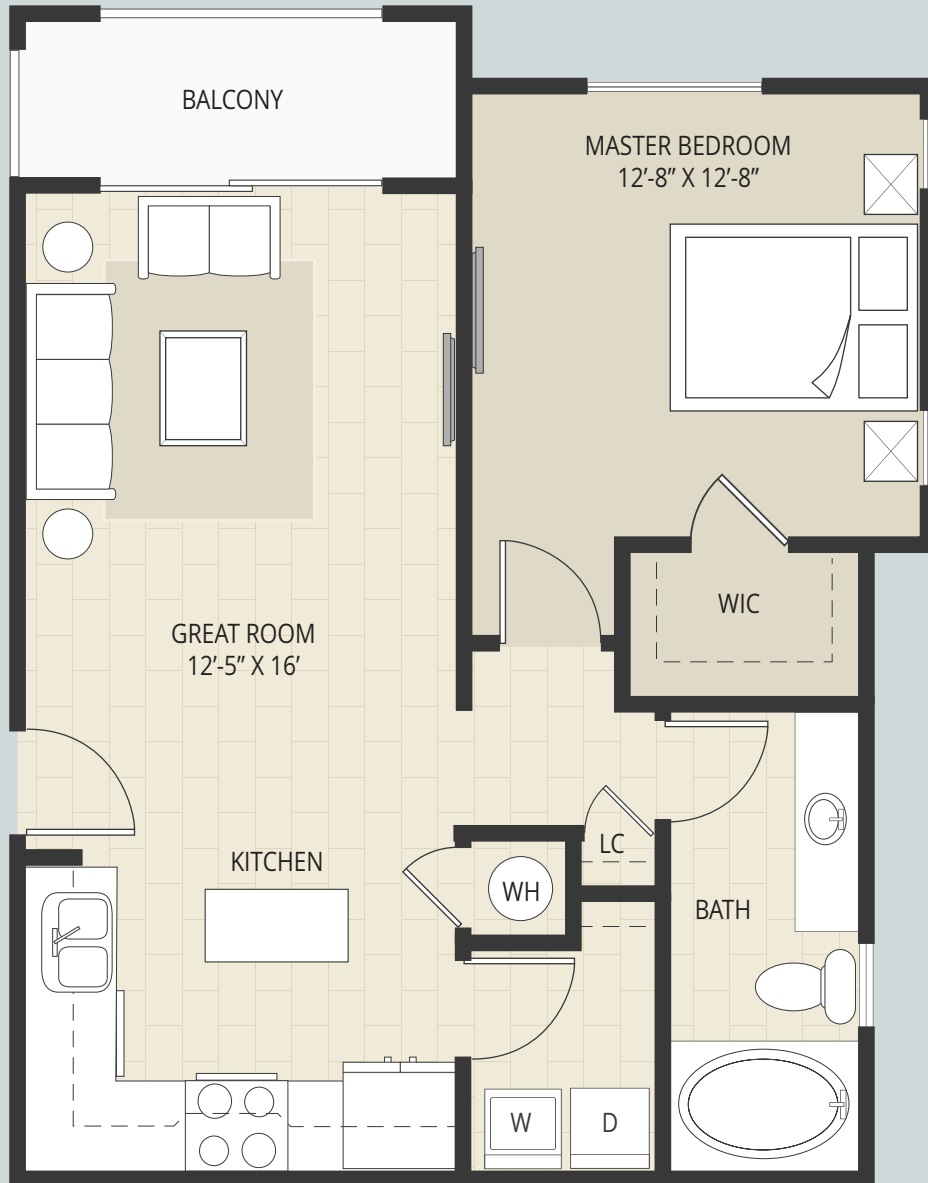

CHIANTI

1 BEDROOM / 1 BATHROOM

INTERIOR	794 SQUARE FEET
BALCONY	63 SQUARE FEET
TOTAL	857 SQUARE FEET

SCALE

UNIQUE DISTINCTIONS OF THIS APARTMENT RESIDENCE