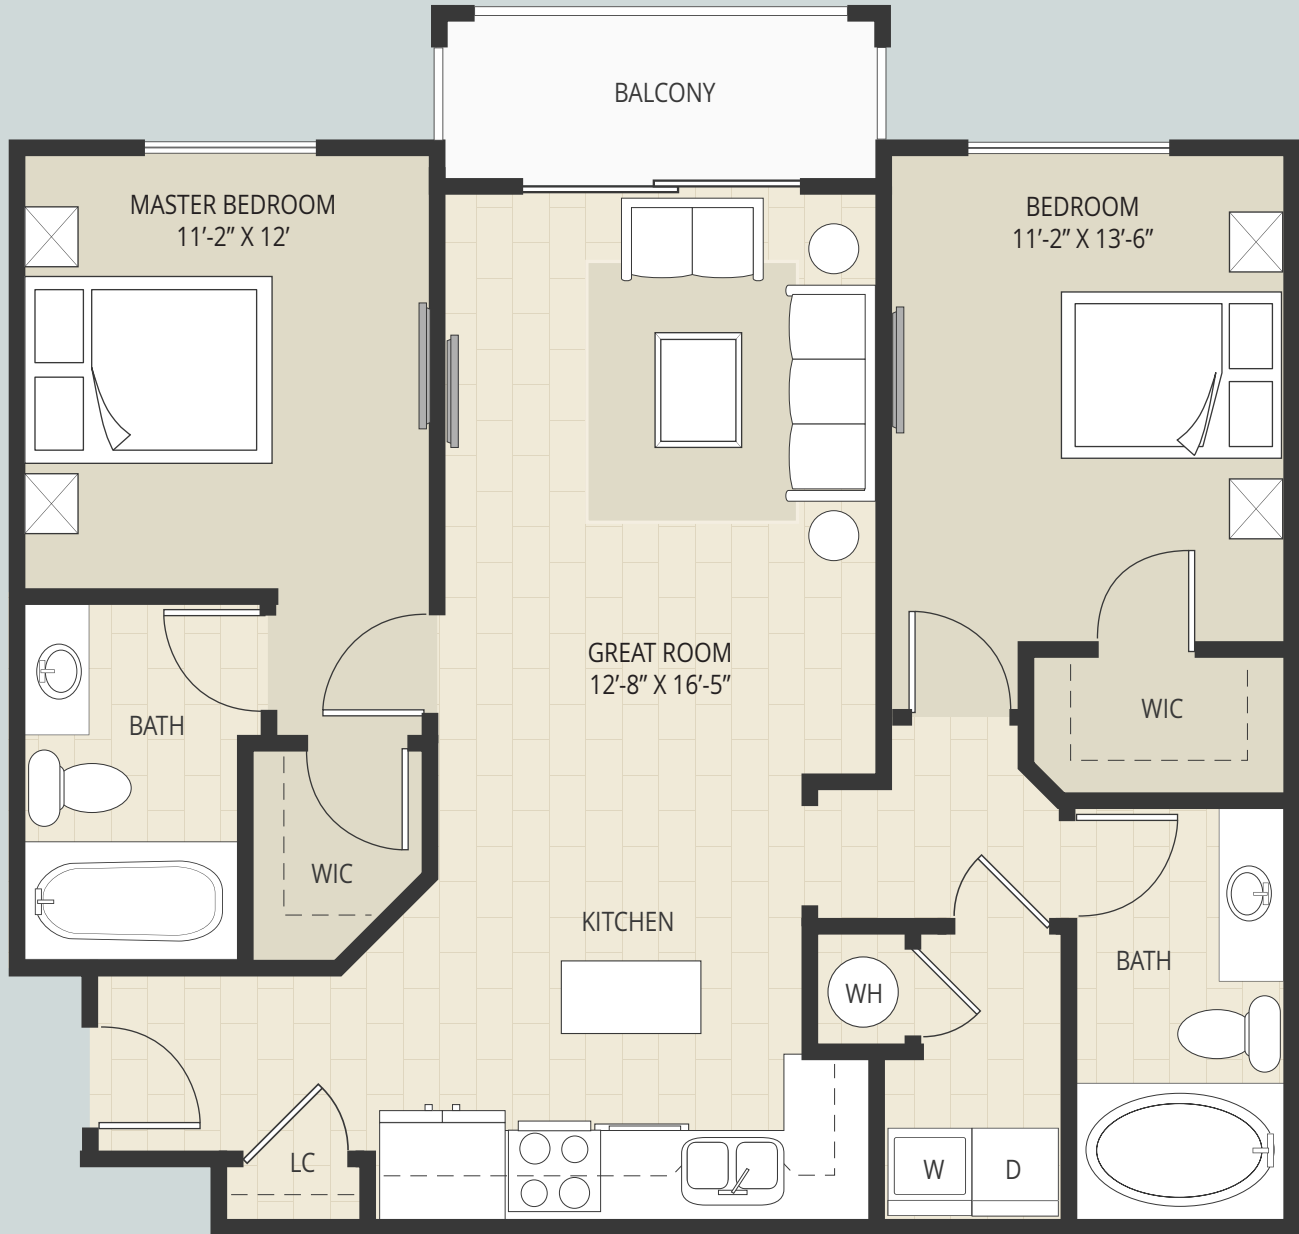

FLORENCE

2 BEDROOMS / 2 BATHROOMS

INTERIOR	1109 SQUARE FEET
BALCONY	65 SQUARE FEET
TOTAL	1174 SQUARE FEET

SCALE

UNIQUE DISTINCTIONS OF THIS APARTMENT RESIDENCE