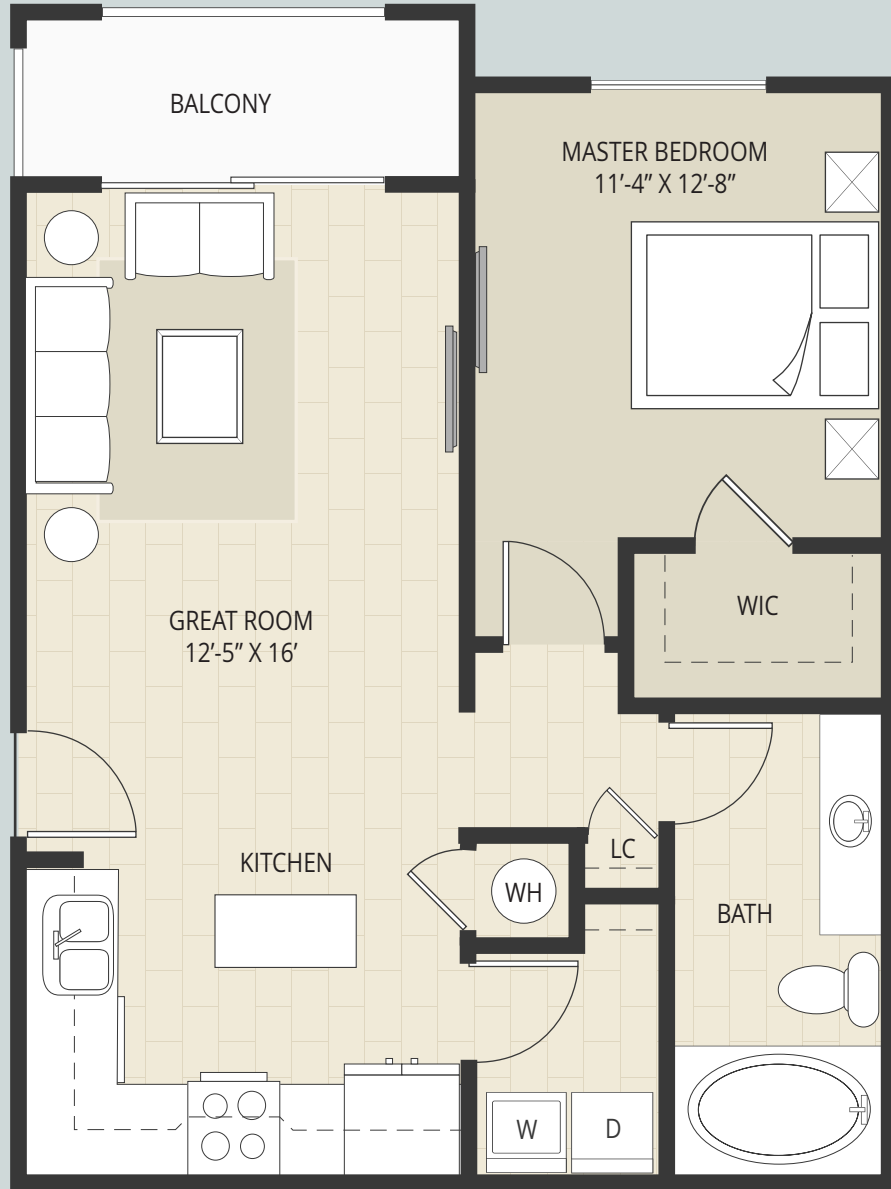

LUCCA

1 BEDROOM / 1 BATHROOM

INTERIOR	763	SQUARE FEET
BALCONY	63	SQUARE FEET
TOTAL	826	SQUARE FEET

SCALE

UNIQUE DISTINCTIONS OF THIS APARTMENT RESIDENCE