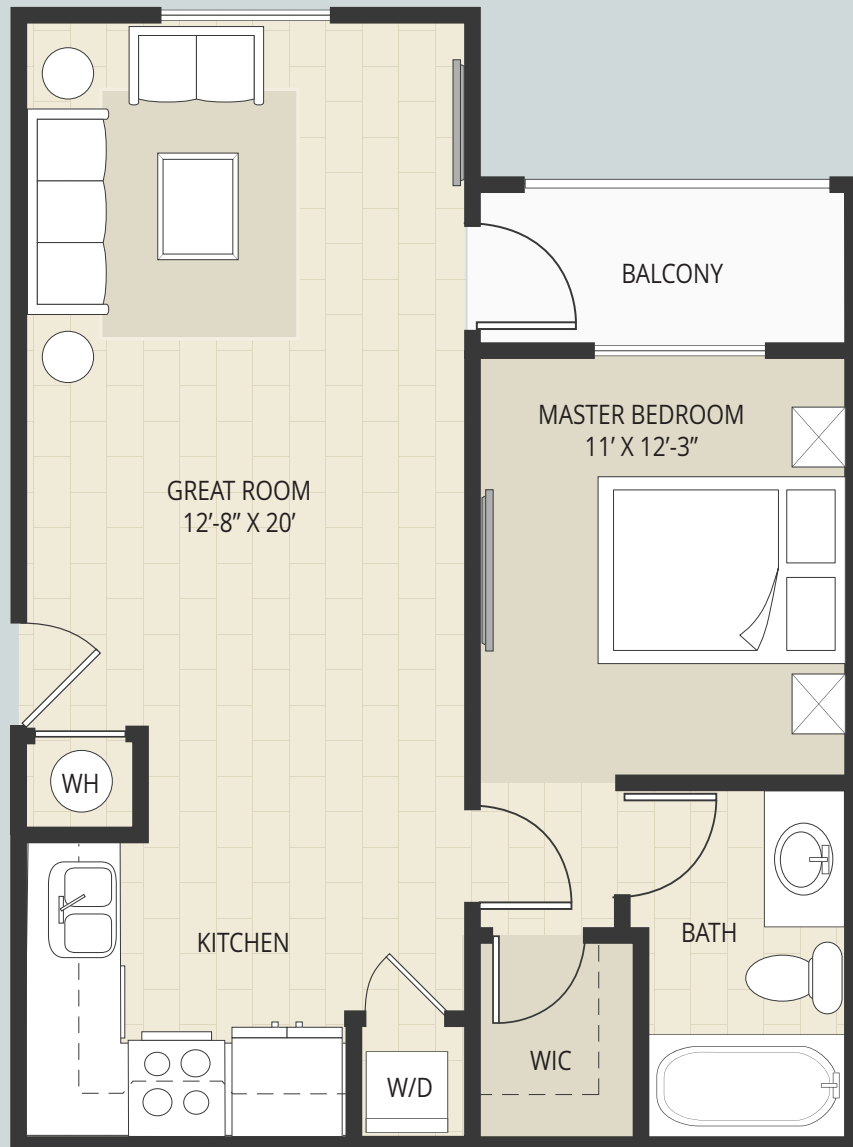

PISA

1 BEDROOM / 1 BATHROOM

INTERIOR	765	SQUARE FEET
BALCONY	55	SQUARE FEET
TOTAL	820	SQUARE FEET

SCALE

UNIQUE DISTINCTIONS OF THIS APARTMENT RESIDENCE