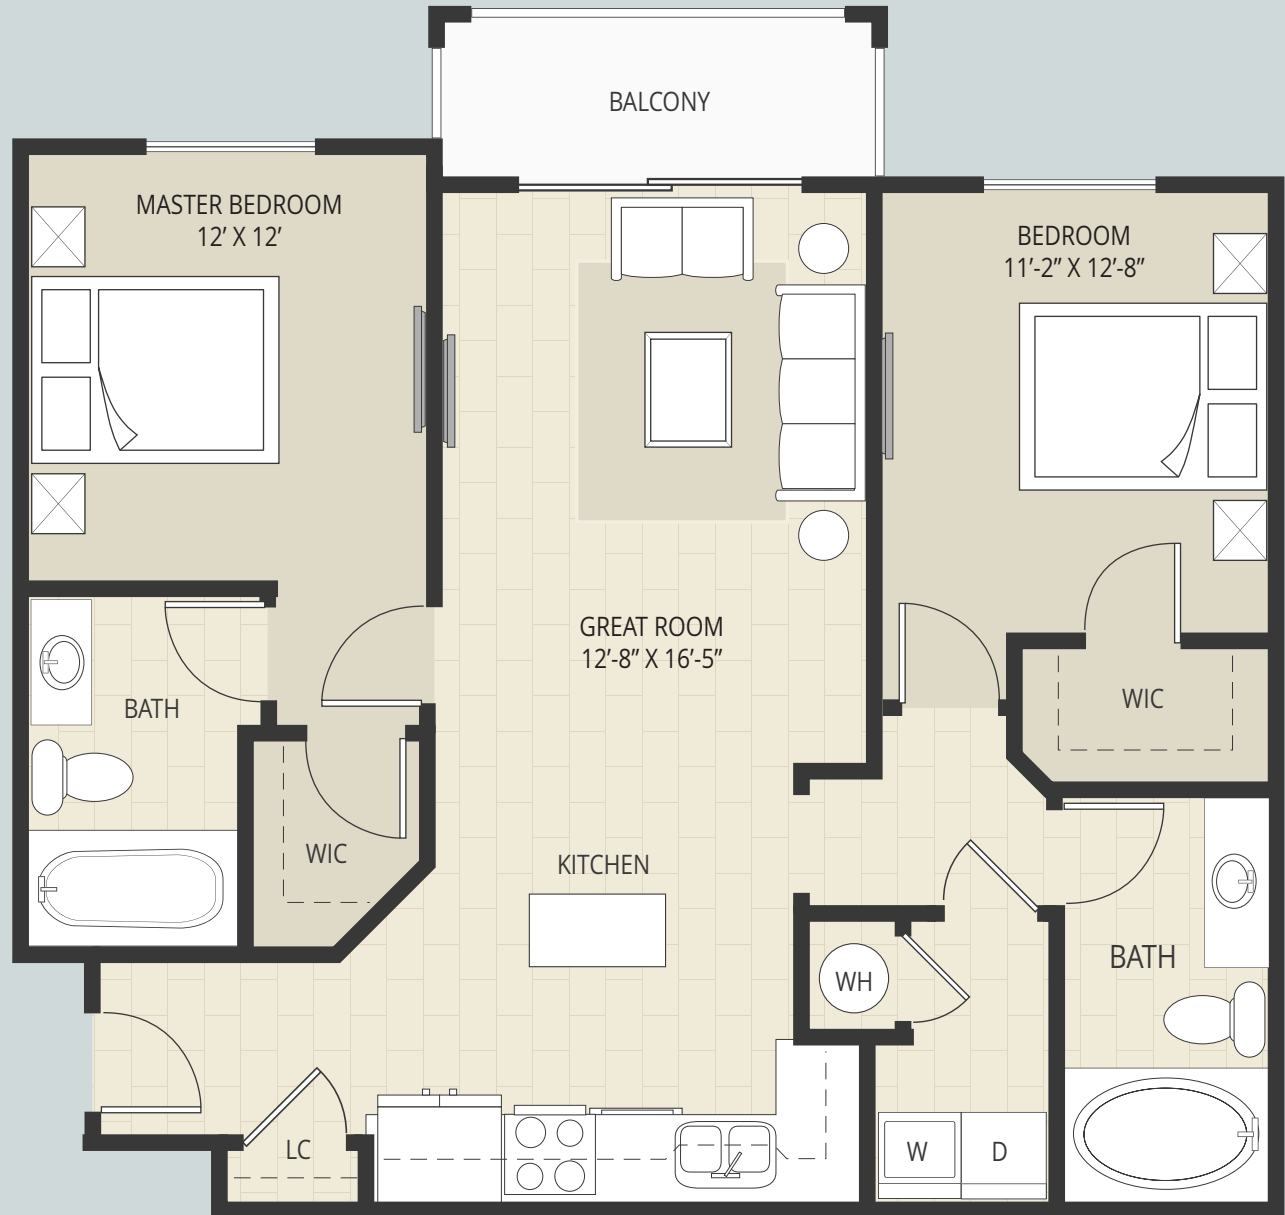

SORANO

2 BEDROOMS / 2 BATHROOMS

INTERIOR	1094	SQUARE FEET
BALCONY	67	SQUARE FEET
TOTAL	1161	SQUARE FEET

SCALE

UNIQUE DISTINCTIONS OF THIS APARTMENT RESIDENCE