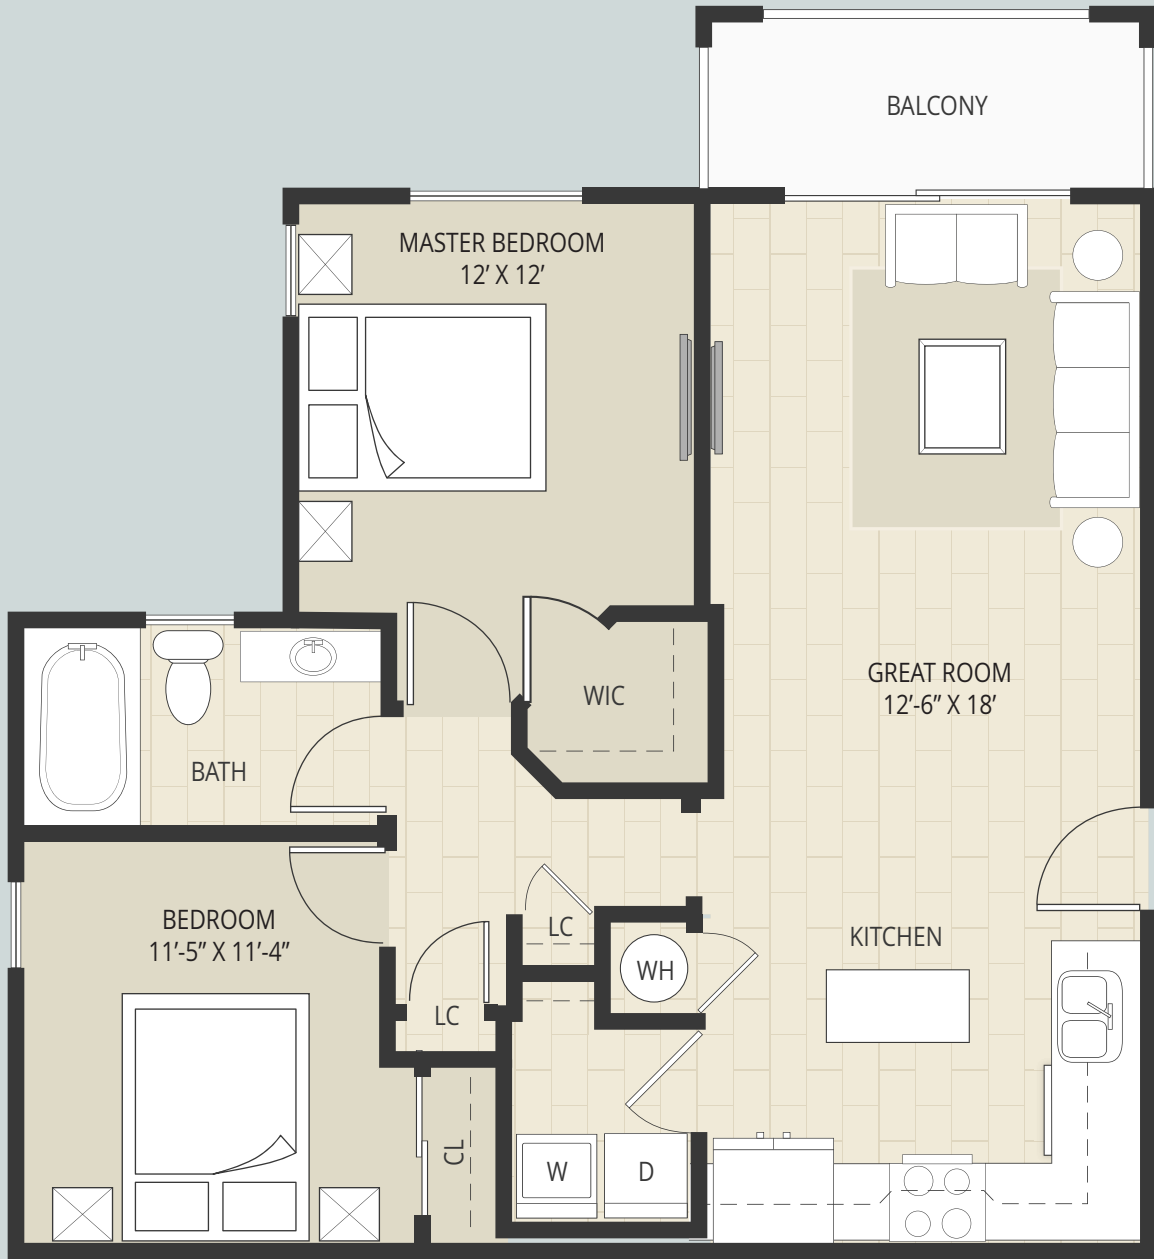

VILLANOVA

2 BEDROOMS / 1 BATHROOM

INTERIOR	940	SQUARE FEET
BALCONY	65	SQUARE FEET
TOTAL	1005	SQUARE FEET

SCALE

UNIQUE DISTINCTIONS OF THIS APARTMENT RESIDENCE