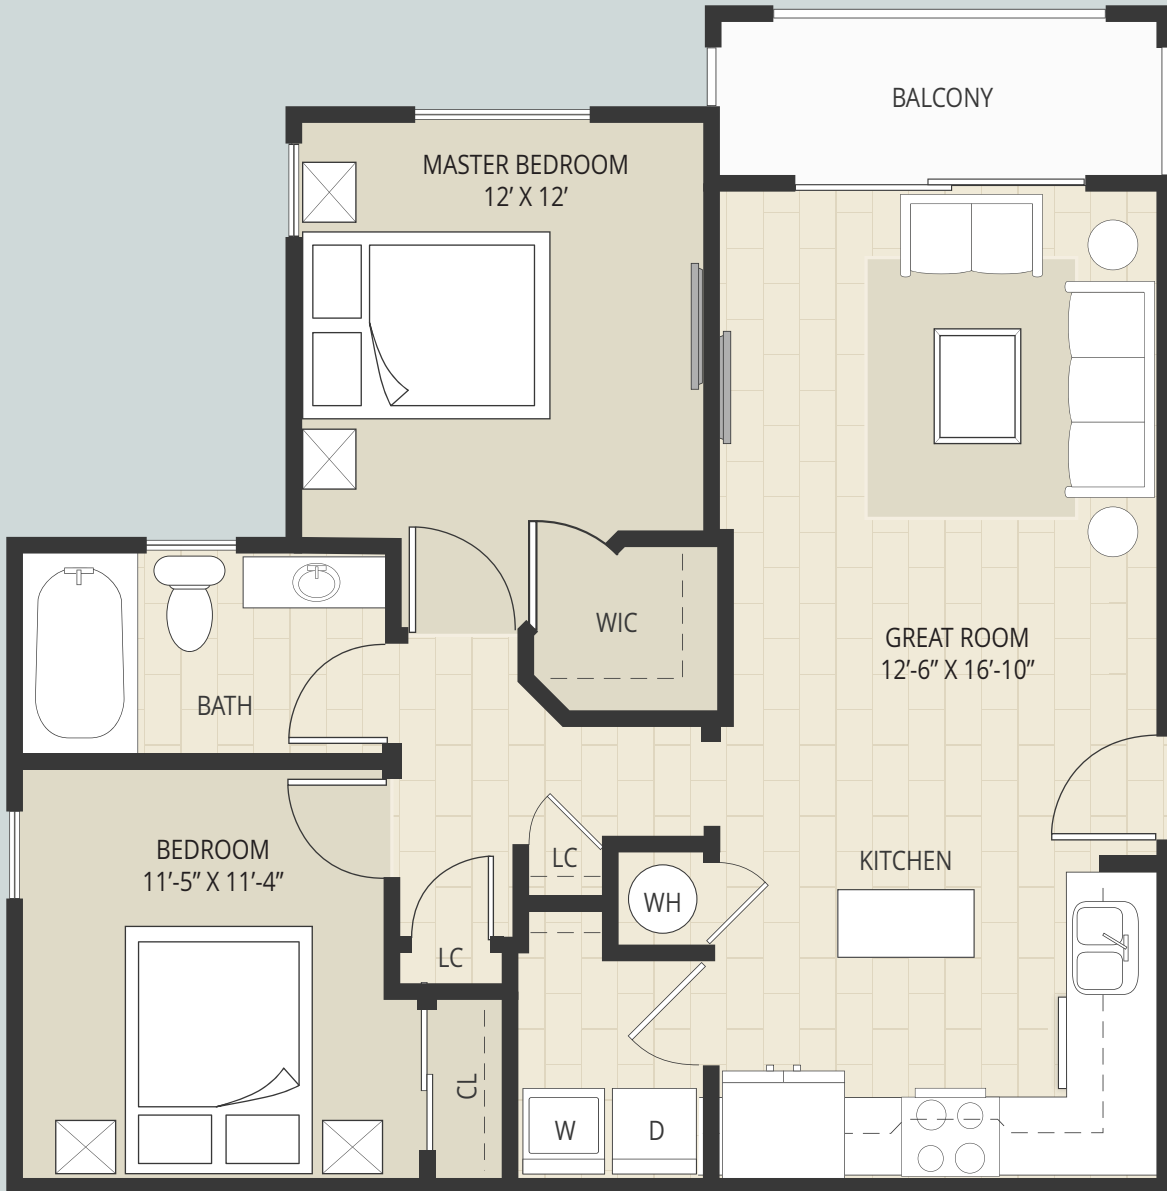

VOLTERRA

2 BEDROOMS / 1 BATHROOM

INTERIOR	914 SQUARE FEET
BALCONY	64 SQUARE FEET
TOTAL	978 SQUARE FEET

SCALE

UNIQUE DISTINCTIONS OF THIS APARTMENT RESIDENCE