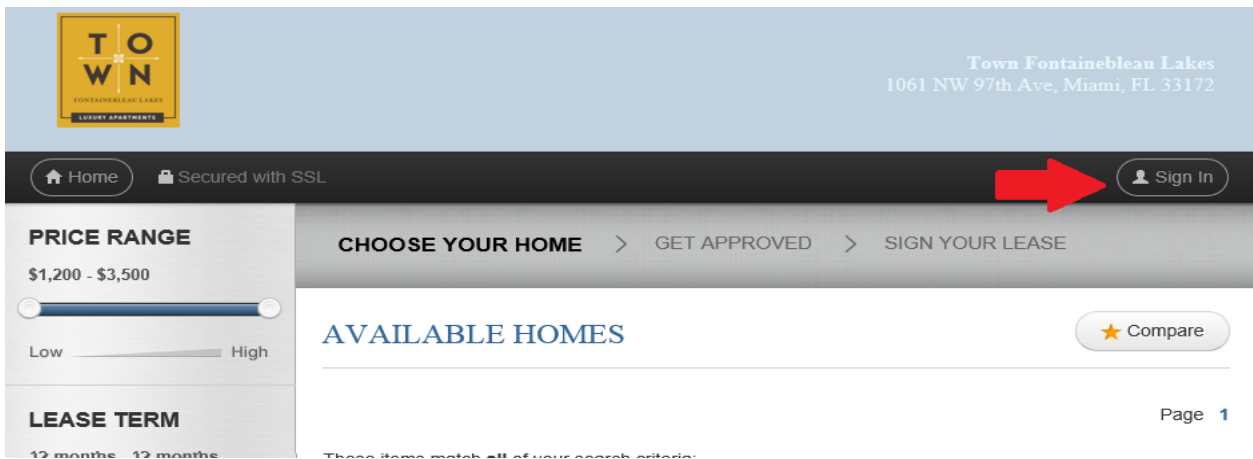

To continue with your leasing experience lease complete the following steps:

1. Please visit <http://www.apartmentsdoralfi.com/> and click on “LEASE NOW”

2. Once you get to the following screen, please click on “SIGN IN”

3. In order to complete our online leasing application, sign-in to your account by typing in the *user name* and *password* you created while visiting with one of our leasing professionals